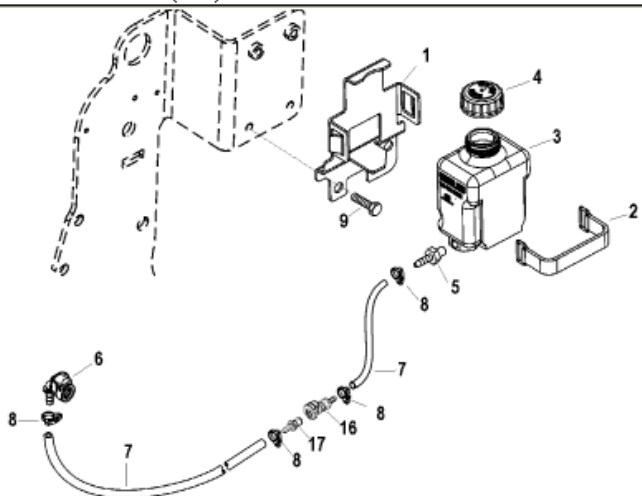

Parts List						
Ref	Class	Part	Description	Qty	Comment	Footnote
1		860065A	BRACKET KIT, Lube Monitor Rese	1	(Closed Cooling)	
2		808023T	STRAP, Reservoir Retainer	1		
3		806193A46	LUBE BOTTLE, Lube Monitor	1	(Closed Cooling)	
4	36	806727	CAP, Lube Reservoir	1		
5	22	808624	CONNECTOR, Lube Reservoir	1		
6	22	861163	QUICK CONNECTOR, (90 Degree)	1		
7	32	19409 71	HOSE, (54.00 Inches Bulk) (.25 Inc	1		
8	54	41582 5	CLAMP, Nylon, Hose	AR		
9	10	98261	SCREW, (.375-16 x .750)	2		
10		865175T	BRACKET, Lube Monitor Reservoir	1	(Standard Cooling)	
11		806193A47	RESERVOIR, Lube Monitor	1	(Standard Cooling)	
12	36	806727	CAP, Lube Reservoir	1		
13	22	85439001	CONNECTOR, Male, Lube Reservoir	1		
14	10	828552	SCREW, (.375-16 x .500)	1		
15	11	826709 8	NUT, (.250-20)	1		
16	22	865379	FITTING, Female	1		
17	22	865191	FITTING, Male	1		